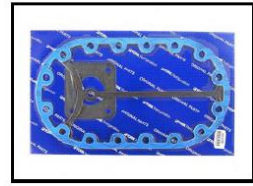

Items Included in part number 3189.062 Service set B TSMC 108 Mk2

Part No	Designation	Qty.	Pos No.	Item Image
3184.290	Set of washers for cover T/SMC-HPC 108	1		
3184.387	Gasket Kit SMC100 Shaft Seal	1		
3188.012	Gasket Kit T/SMC 108 Mk2/3/4 Suction Filter	1		
3188.023	Gasket Kit T/SMC 108 Mk2/3 Intermediate Connection	1		
3188.026	Service Kit Oilfilter T/SMC 100 Mk3	1		
3188.027LL	Service Kit Ring plate - cyl. pair	4		
3188.028	Service Kit Piston rings - cyl pair SMC 100	4		
3188.031	Service kit Connecting rod bearing HP SMC 100	2		

3188.043

Gasket Kit T/SMC 108 Mk2
Top/Side Cover

1

3188.090

Service Kit Half Section
Bearings SMC 100

3